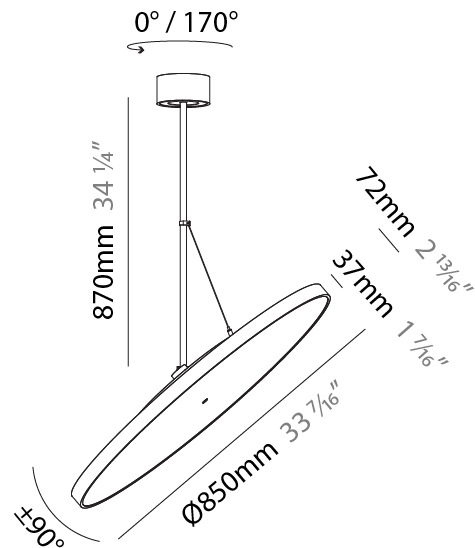

GENERAL

Series: Sign Diva Flex
Subseries: Sign Diva Flex
Partner: Prolicht
Division: Architectural
Installation: Suspension
Product Type: Pendant
Mounting Location: Ceiling
Light Distribution: Adjustable

PHYSICAL

Diameter (mm): 850
Diameter (in): 33 7/16
Height (mm): 870
Height (in): 34 1/4
Weight (kg): 9
Weight (lbs): 19.8
Diffuser: PMMA - Opal / Micro-Prism / Sparkling Secret / Vintage Industrial
Fixture Finish: SSR / BKV / CWI / CRY / HAB / UFT / ITA / RUA / FTG / MYG / LOD / PUS / FRO / FUP / KIA / POP / BLS / SPG / MEY / GOH / CHC / COM / ABZ / JAG / OBR / MOS / ROR
Fixture Material: PMMA / Extruded Aluminum / Steel

ELECTRICAL

Lamp Type: LED (Zhaga Standard)
Input Wattage (W): 96.8
Total Output Wattage (W): 76.8
Dimming: Tri-Mode (Non-Dimming and Phase Dimming (120Vac only) and 0-10V Dimming)
Driver Included: Yes
Driver Location: Integrated
Driver Type: Constant Current - Universal
Driver Class: Class 2
Input Voltage (V): 120 - 277
Constant Current (MA): 600

LED

Color Temperature (°K): 2700 / 3000 / 3500 / 4000
Max. Delivered Lumen (lm): 9094 / 9806 / 11385 / 11617
Nominal Lumen (lm): 10753 / 11596 / 13461 / 13736
CRI: >90 CRI
Lamp Life (hrs): 50000

OPTICAL

RATINGS AND CERTIFICATIONS

Certified By: Certified for North American Standards
IP rating: IP20