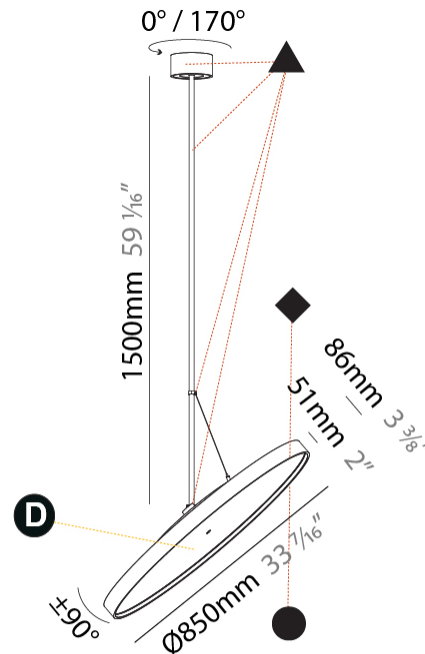

GENERAL

Series: Sign Diva Flex
Subseries: Sign Diva Flex Korona
Partner: Prolicht
Division: Architectural
Installation: Suspension
Product Type: Pendant
Mounting Location: Ceiling
Light Distribution: Adjustable

PHYSICAL

Shape: Round
Diameter (mm): 850
Diameter (in): 33 7/16
Height (mm): 1620
Height (in): 63 3/4
Weight (kg): 2.007
Weight (lbs): 4.42
Diffuser: PMMA - Opal / Micro-Prism / Sparkling Secret / Vintage Industrial
Fixture Finish: SSR / BKV / CWI / CRY / HAB / UFT / ITA / RUA / FTG / MYG / LOD / PUS / FRO / FUP / KIA / POP / BLS / SPG / MEY / GOH / CHC / COM / ABZ / JAG / OBR / MOS / ROR
Fixture Material: PMMA / Extruded Aluminum / Steel

ELECTRICAL

Lamp Type: LED (Zhaga Standard)
Input Wattage (W): 88
Total Output Wattage (W): 76.8
Dimming: Tri-Mode (Non-Dimming and Phase Dimming (120Vac only) and 0-10V Dimming)
Driver Included: Yes
Driver Location: Integrated
Driver Type: Constant Current - Universal
Driver Class: Class 2
Input Voltage (V): 120 - 277
Constant Current (MA): 600

LED

Color Temperature (°K): 2700 / 3000 / 3500 / 4000
Max. Delivered Lumen (lm): 9094 / 9806 / 11385 / 13736
Nominal Lumen (lm): 10753 / 11596 / 13461 / 13736
CRI: >90 CRI
Lamp Life (hrs): 50000

OPTICAL

Adjustability: Rotational 170°; Tilt 90°

RATINGS AND CERTIFICATIONS

Certified By: Certified for North American Standards
IP rating: IP20